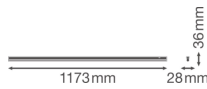

Specifications Ledvance LED Batten Linear Compact Switch 14W 1500lm - 840 Cool White | 120cm

[View Product](#)

General Information

SKU	234130
EAN	4058075106178
Brand	Ledvance
Manufacturer Name	LN COMP SWITCH 1200 14W/4000K
Any Lamp all-in warranty	5 Years
Average Lifetime (h)	50000

Technical Information

Technology	LED Integrated
Replaces (Watt)	1x28
Wattage	14
Voltage (V)	220-240
Dimmable	Not Dimmable
Colour of Light	White
Colour Code	840 Cool White
Colour temperature (Kelvin)	4000 Cool White
Colour Rendering (Ra)	80-89
Light colour options	Single Color
Luminous Flux (Lumen)	1500
Luminous Efficacy (lm/W)	100
Power factor	>0.50
Including bulb	Yes