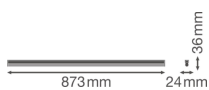

Specifications Ledvance LED Batten Linear Compact High Output 15W
1500lm - 830 Warm White | 90cm

[View Product](#)

General Information

SKU	234127
EAN	4058075106239
Brand	Ledvance
Manufacturer Name	LN COMP HO 900 15W/3000K
Any Lamp all-in warranty	5 Years
Average Lifetime (h)	50000

Technical Information

Technology	LED Integrated
Replaces (Watt)	1x21
Wattage	15
Voltage (V)	220-240
Dimmable	Not Dimmable
Colour of Light	White
Colour Code	830 Warm White
Colour temperature (Kelvin)	3000 Warm White
Colour Rendering (Ra)	80-89
Light colour options	Single Color
Luminous Flux (Lumen)	1500
Luminous Efficacy (lm/W)	100
Power factor	>0.50
Including bulb	Yes

Suitable for Outdoor	No
Length	90cm
Product Type Category	LED Batten

Fixture Information

Mounting Method	Surface
IP-rating	IP20
Impact Protection (IK)	IK03 - 0.35 joule
Housing	PC (Polycarbonate)
Colour of the Fixture	White
Colour of material	White
Emergency Lighting	No Emergency Unit
Series	Linear

Dimensions

Length (mm)	873
Width (mm)	24
Height (mm)	36

Sensor Information

Type of sensor	No Sensor
----------------	-----------

Why Any-lamp?

 Order from the **largest lighting specialist** in Europe  **Customised** quotation